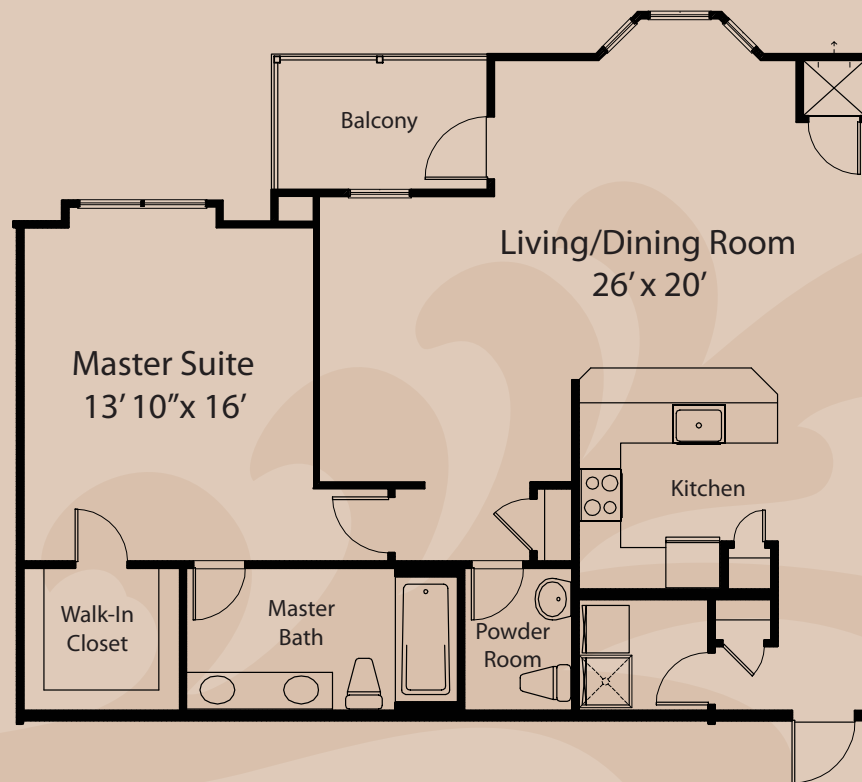

Floorplans

Kincaid
1,095 Sq. Ft.
1 Bedroom • 1.5 Bath
Second/Third Floor