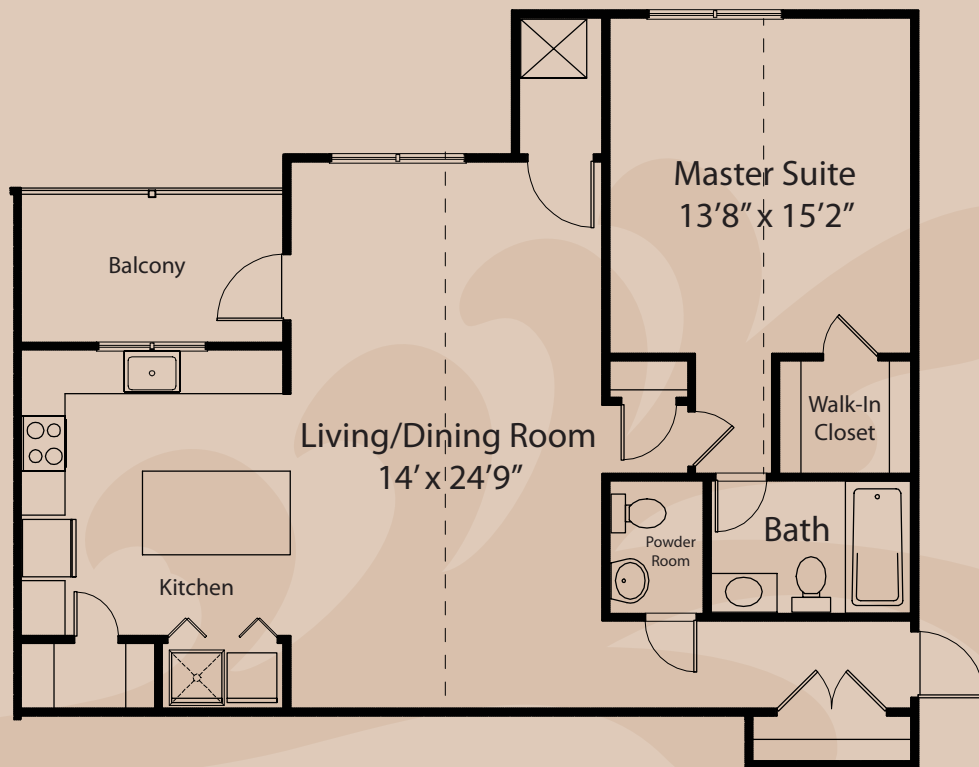

Floorplans

Kent
1,000 Sq. Ft.
1 Bedroom • 1.5 Bath
Third Floor