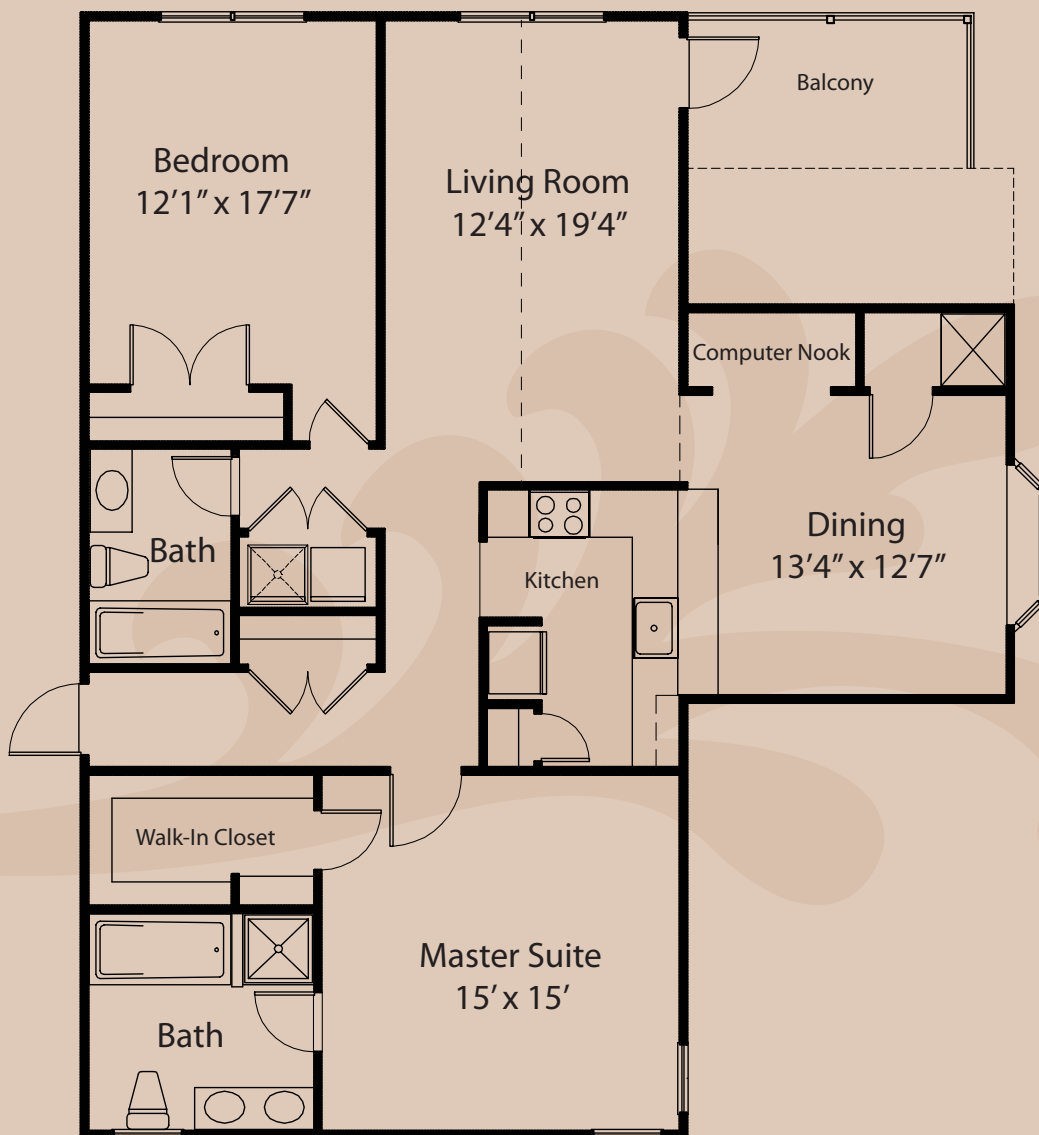

# Floorplans

**Inverness**  
1,340 Sq. Ft.  
2 Bedroom • 2 Bath  
Third Floor