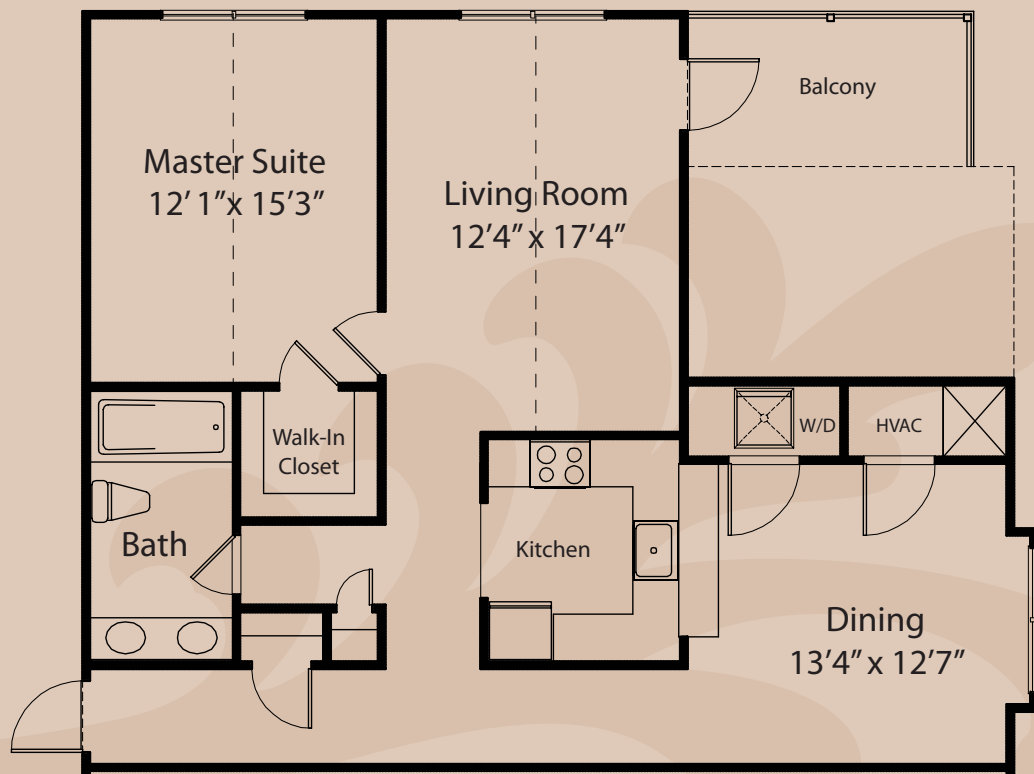

Floorplans

Hampshire
975 Sq. Ft.
1 Bedroom • 1 Bath
Third Floor