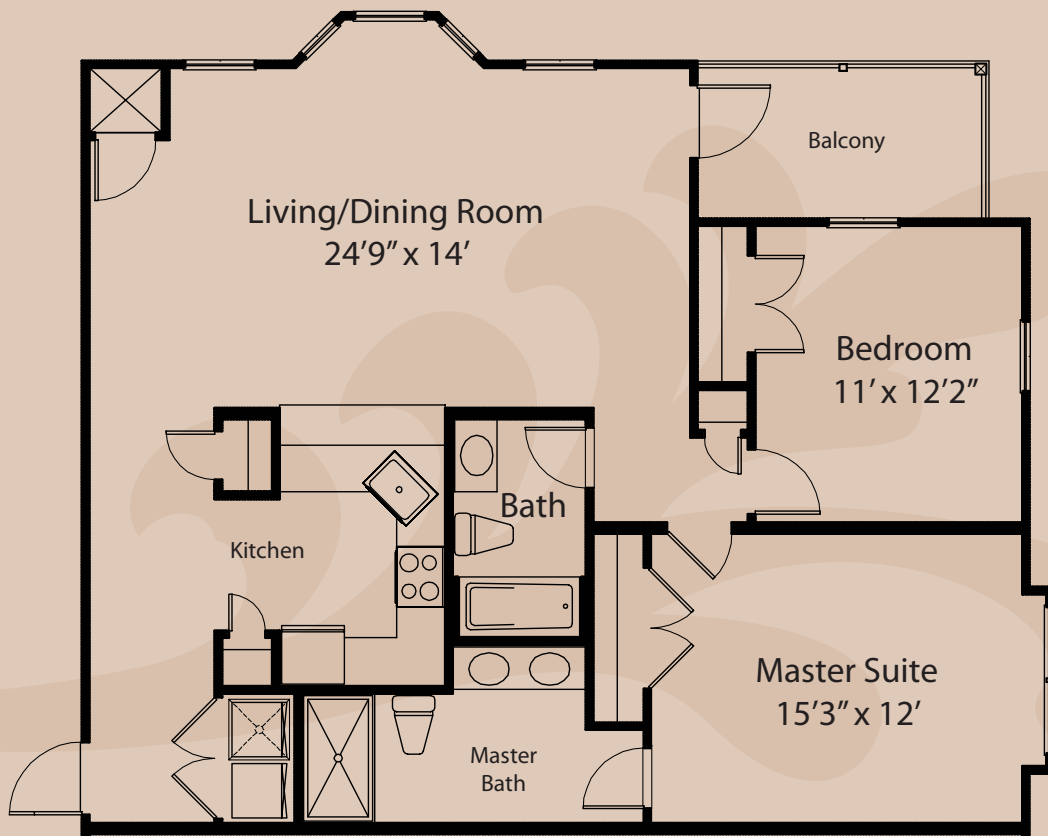

Floorplans

Devonshire
1,100 Sq. Ft.
2 Bedroom • 2 Bath
First / Second Floors